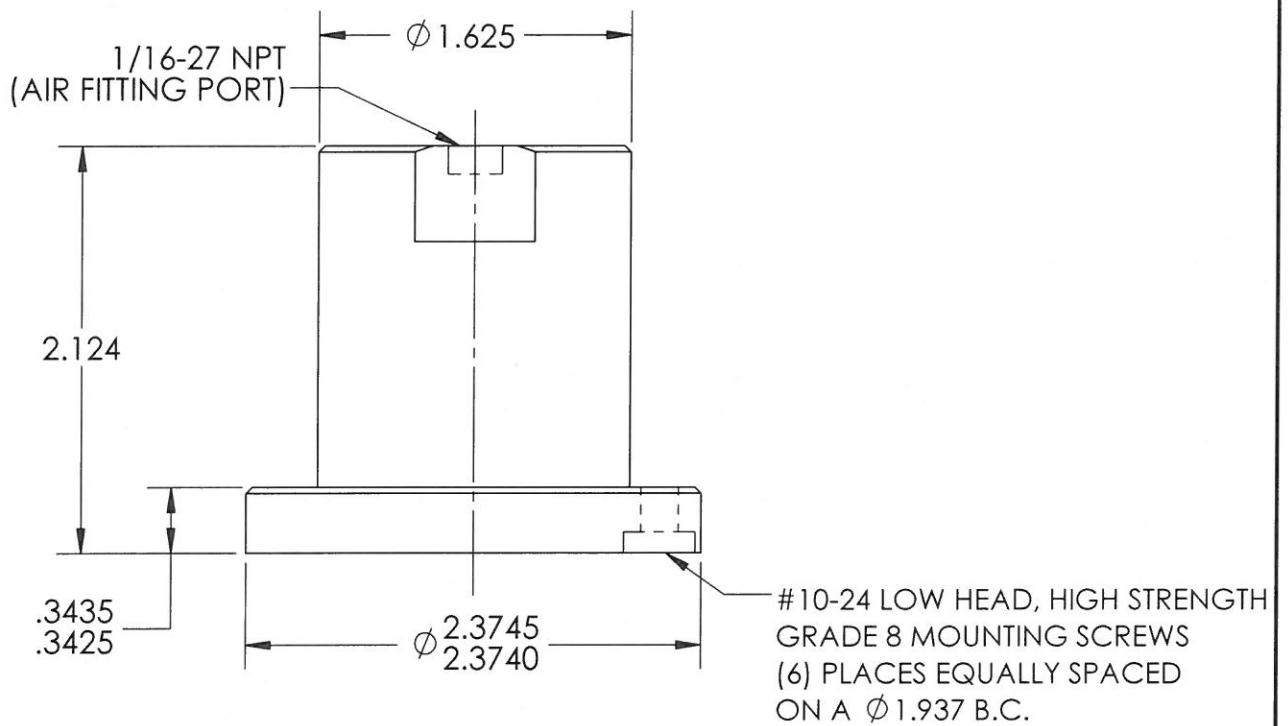

MINI CYLINDER LOCK - FLANGE

CAT. # PD375FHS

Tooling Technology, LLC
100 Enterprise Drive, Ft. Loramie, OH 45845
PH: 937.295.3672 FAX: 937.295.3677
www.toolingtechgroup.com

THE INFORMATION CONTAINED HEREIN MAY BE THE SUBJECT OF PENDING OR CONTEMPLATED PATENTS AND IS FURNISHED WITHOUT PREJUDICE TO THE PATENT RIGHTS OF TOOLING TECHNOLOGY, LLC.