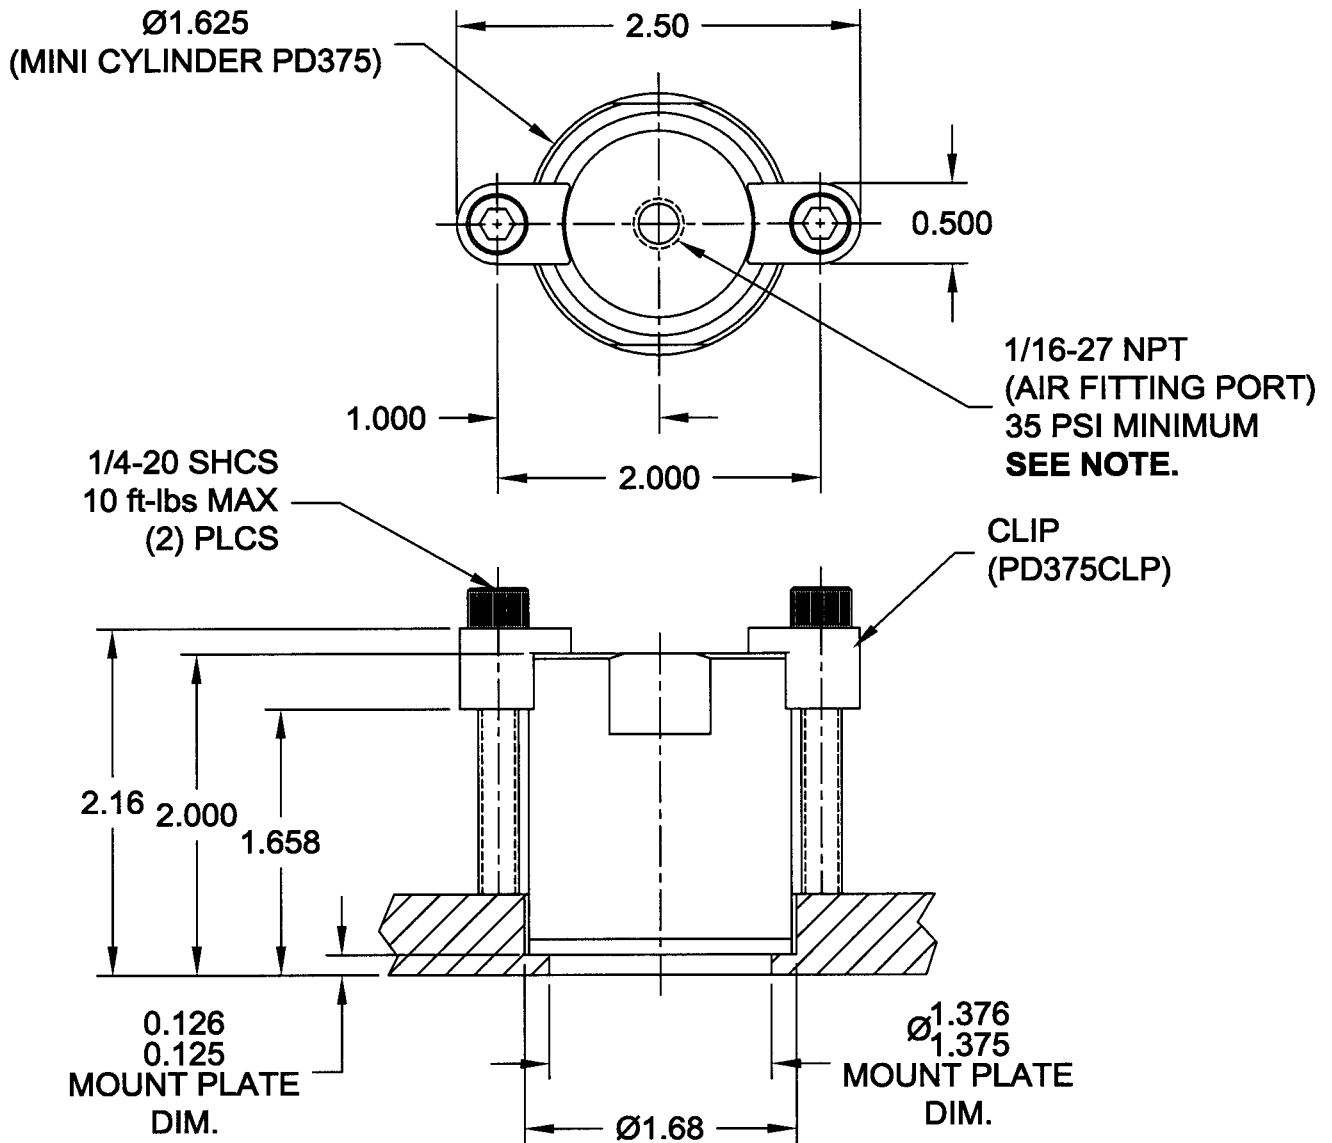

MINI CYLINDER LOCK CLIP INSTALLATION INFORMATION

FOR CAT. # PD375 & PD375CLP

NOTE: WHEN INSTALLING 1/16-27 AIR FITTING DO NOT EXCEED TWO FULL REVOLUTIONS. EXCESSIVE FITTING ENGAGEMENT CAN INTERFERE WITH THE CYLINDER LOCKS ABILITY TO ACTUATE PROPERLY, CAUSING IT TO MALFUNCTION!