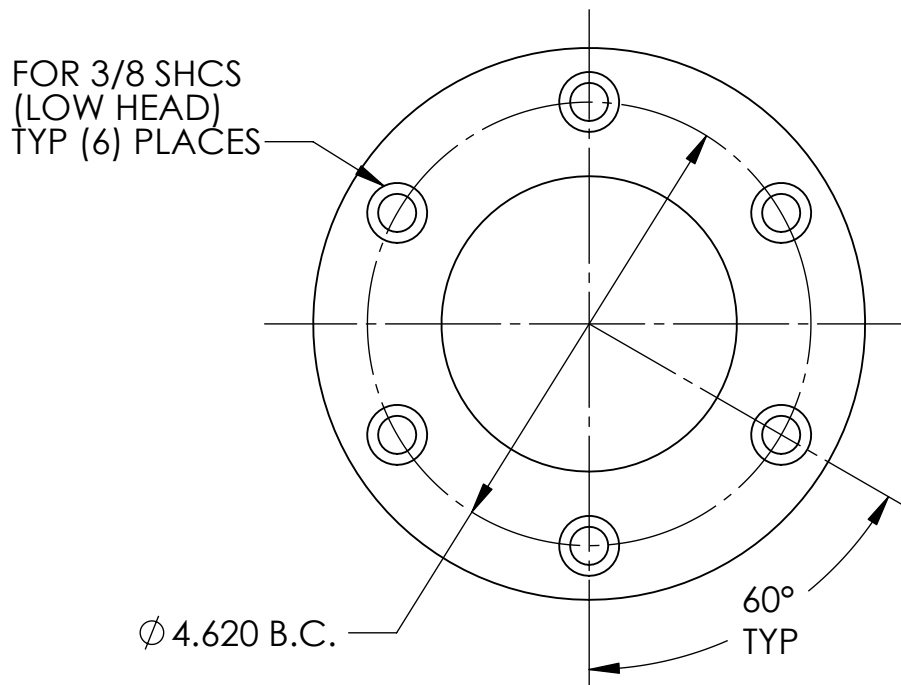

CYLINDER LOCK - FLANGE MOUNT

CAT. # PD500

EDWARD D. SEGEN & CO, LLC

100 Enterprise Drive, Ft. Loramie, OH 45845

PH: 937.295.2281 FAX: 937.295.3677

www.toolingtechgroup.com

THE INFORMATION CONTAINED HEREIN MAY BE THE SUBJECT OF PENDING OR CONTEMPLATED PATENTS, AND IS FURNISHED WITHOUT PREJUDICE TO THE PATENT RIGHTS OF TOOLING TECHNOLOGY, LLC.