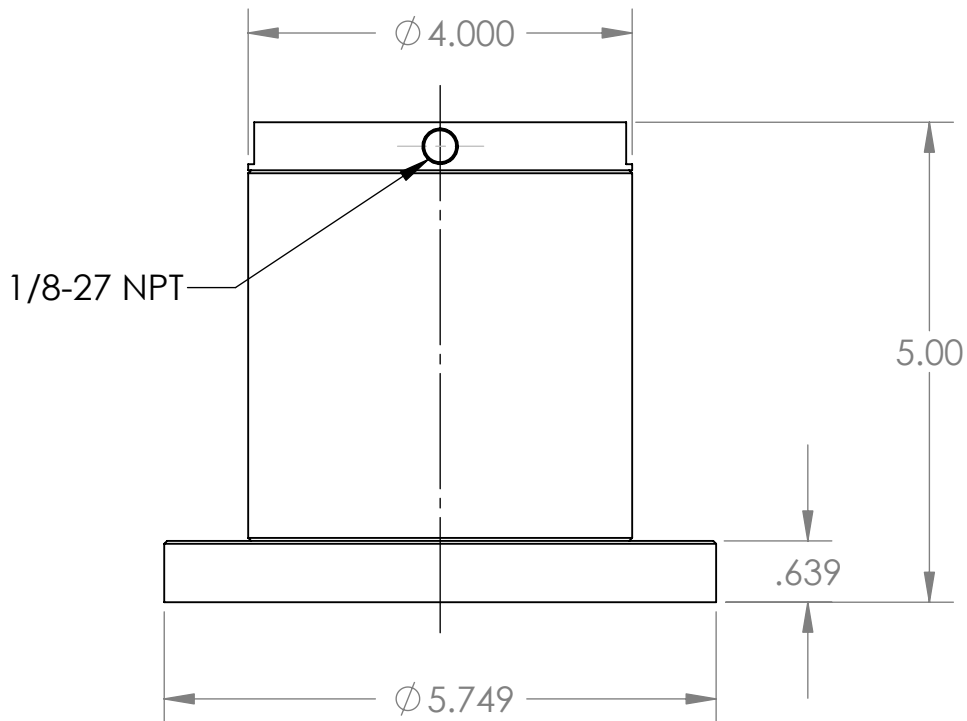

CYLINDER LOCK - FLANGE MOUNT

CAT. # PD500

EDWARD D. SEGEN & CO, LLC

100 Enterprise Drive, Ft. Loramie, OH 45845

PH: 937.295.2281 FAX: 937.295.3677

www.toolingtechgroup.com

THE INFORMATION CONTAINED HEREIN MAY BE THE SUBJECT OF PENDING OR CONTEMPLATED PATENTS, AND IS FURNISHED WITHOUT PREJUDICE TO THE PATENT RIGHTS OF TOOLING TECHNOLOGY, LLC.