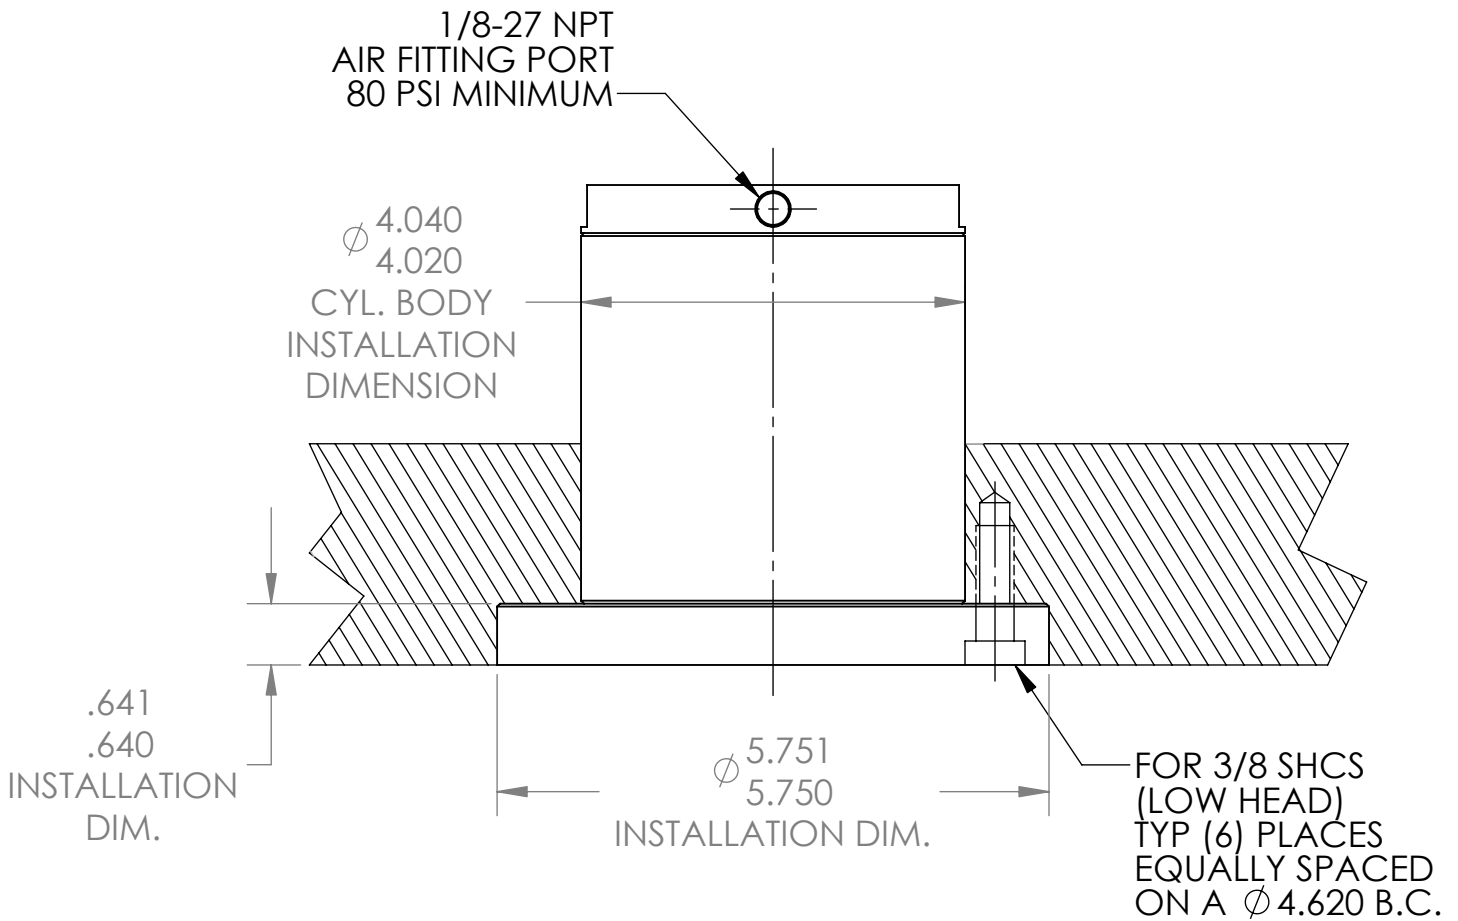

CYLINDER LOCK - FLANGE MOUNT INSTALLATION INFORMATION FOR CAT. # PD500

EDWARD D. SEGEN & CO, LLC

100 Enterprise Drive, Ft. Loramie, OH 45845

PH: 937.295.2281 FAX: 937.295.3677

www.toolingtechgroup.com

THE INFORMATION CONTAINED HEREIN MAY BE THE SUBJECT OF PENDING OR CONTEMPLATED PATENTS,
AND IS FURNISHED WITHOUT PREJUDICE TO THE PATENT RIGHTS OF TOOLING TECHNOLOGY, LLC.