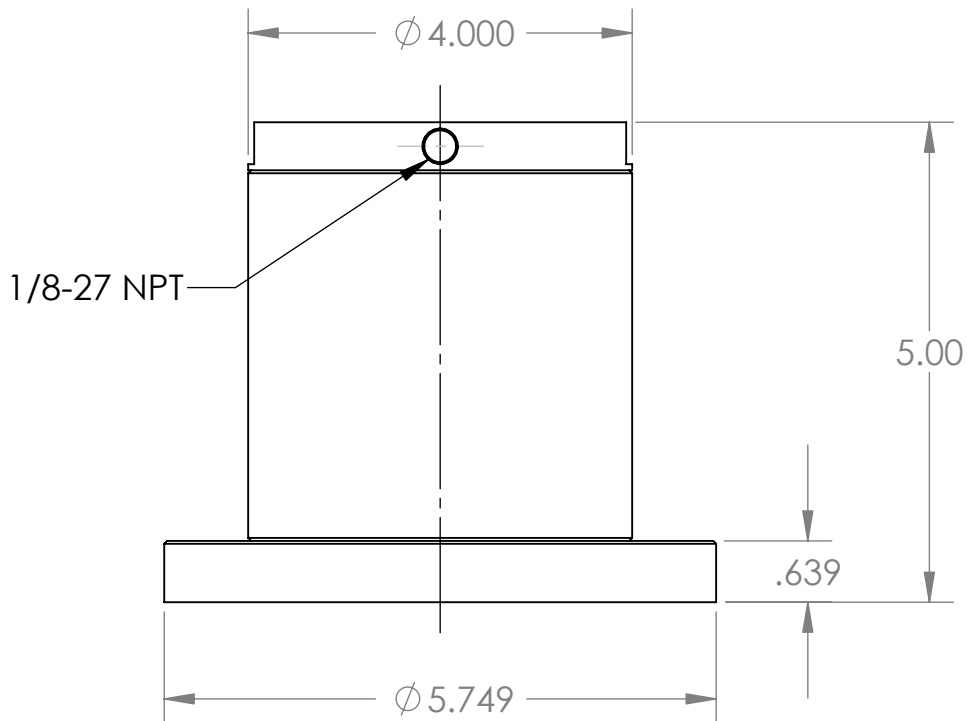

CYLINDER LOCK - FLANGE MOUNT

CAT. # PD500

EDWARD D. SEGEN & CO, LLC

100 Enterprise Drive, Ft. Loramie, OH 45845

PH: 937.295.2281 FAX: 937.295.3677

www.toolingtechgroup.com

THE INFORMATION CONTAINED HEREIN MAY BE THE SUBJECT OF PENDING OR CONTEMPLATED PATENTS,
AND IS FURNISHED WITHOUT PREJUDICE TO THE PATENT RIGHTS OF TOOLING TECHNOLOGY, LLC.