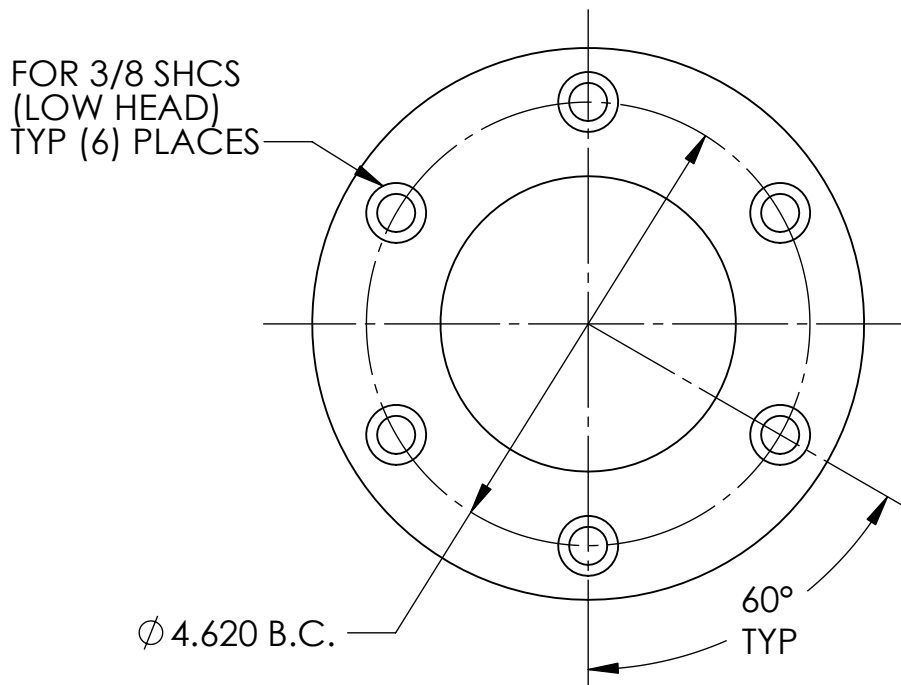

CYLINDER LOCK - FLANGE MOUNT

CAT. # PD500

EDWARD D. SEGEN & CO, LLC

100 Enterprise Drive, Ft. Loramie, OH 45845

PH: 937.295.2281 FAX: 937.295.3677

www.toolingtechgroup.com

THE INFORMATION CONTAINED HEREIN MAY BE THE SUBJECT OF PENDING OR CONTEMPLATED PATENTS,
AND IS FURNISHED WITHOUT PREJUDICE TO THE PATENT RIGHTS OF TOOLING TECHNOLOGY, LLC.